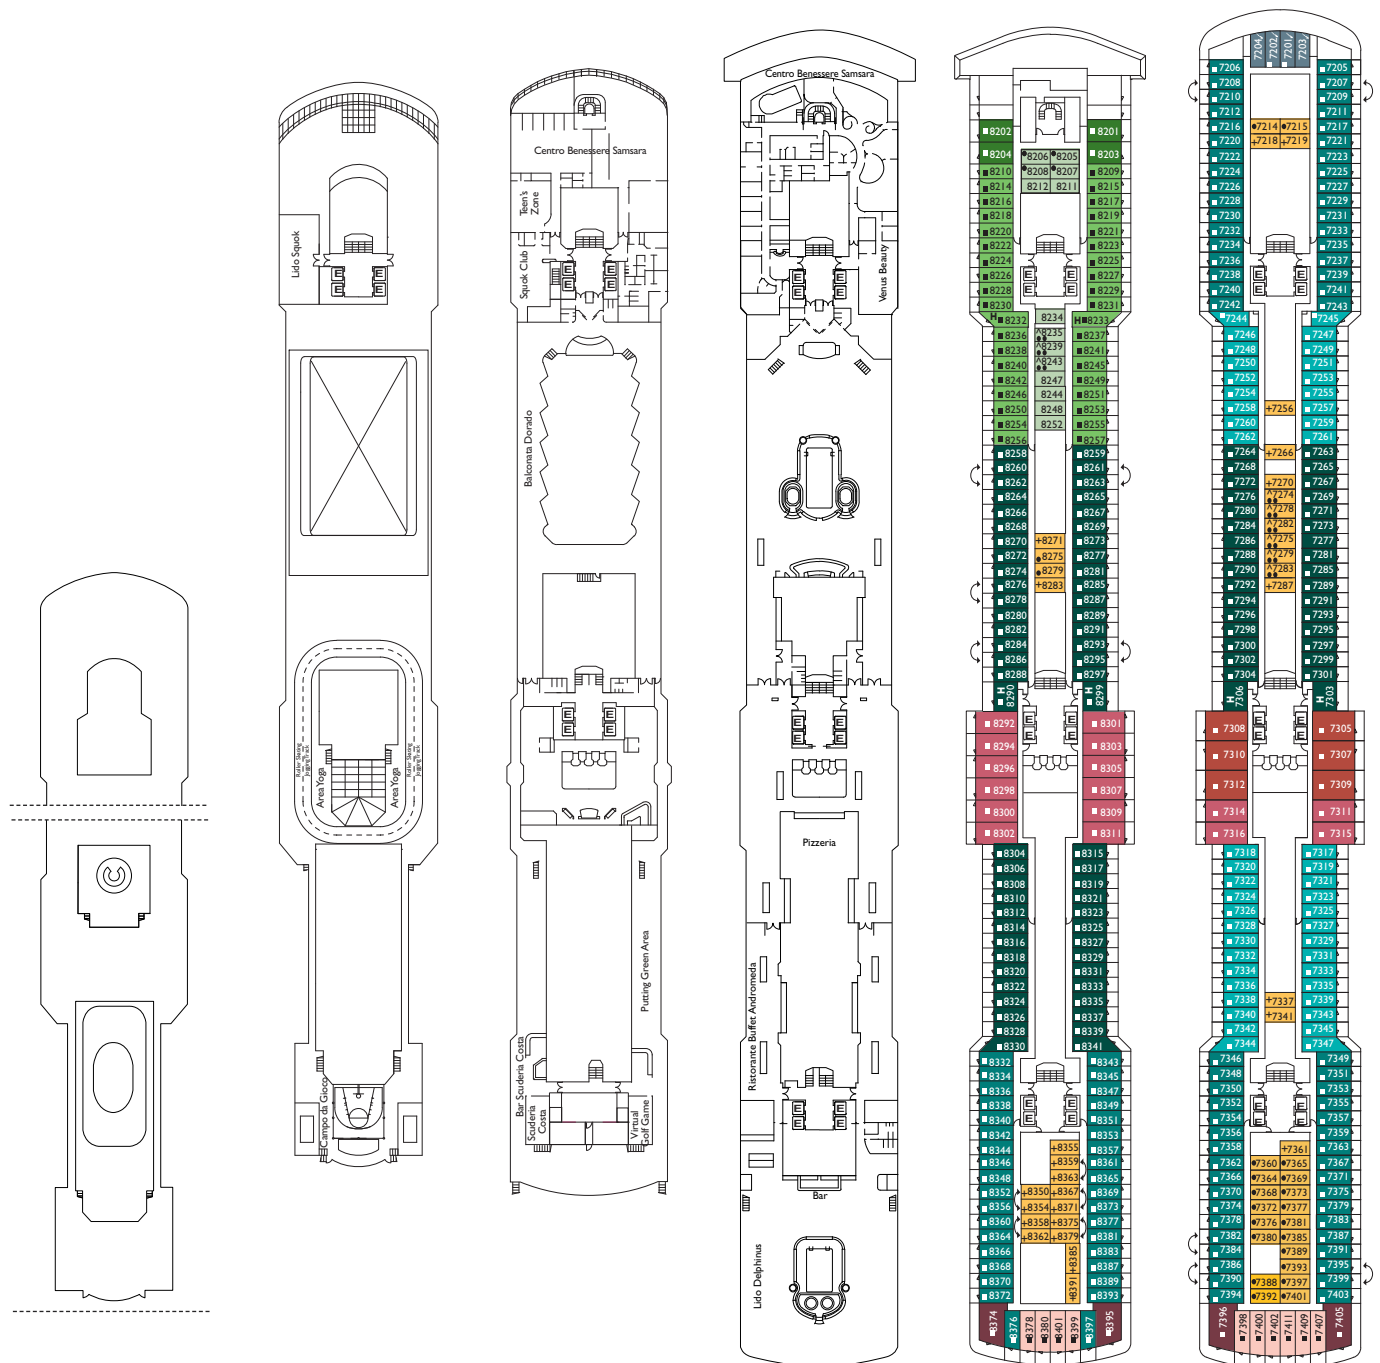

## Cabin grades

- I1** Inside. Agata, Avorio
- I2** Inside. Agata, Avorio, Rubino
- I3** Inside. Rubino, Smeraldo, Topazio
- I4** Inside. Corallo
- E1** Ocean View (obstructed view). Agata
- E2** Ocean View. Corallo, Rubino, Smeraldo
- B1** Ocean View Balcony. Avorio
- B2** Ocean View Balcony. Agata
- B3** Ocean View Balcony. Avorio
- B4** Ocean View Balcony. Rubino

- B5** Ocean View Balcony. Rubino
- B6** Ocean View Balcony. Rubino, Smeraldo, Topazio
- B7** Ocean View Balcony. Smeraldo
- B8** Ocean View Balcony. Smeraldo, Topazio

Please note: Double bed available in all grades. 3rd berth available in all grades except MS & Samsara. 4th berth available in all grades except S, PS, GS & Samsara.

Grt: 92.600 t  
 Length: 294 m  
 Width: 32,25 m  
 Cruising speed: 21,6 knots  
 Max speed: 23,6 knots

## Key

- ✓ cabin with obstructed view
- 1 additional upper foldaway berth
- 2 additional upper foldaway berths
- ~ interconnecting cabins
- additional single sofa-bed
- H cabin for disabled guests
- E lift