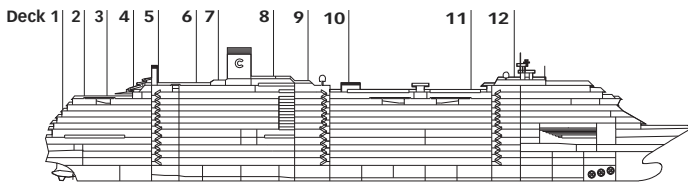

## Cabin grades

- I1** Inside. Agata, Avorio
- I2** Inside. Agata, Avorio, Rubino
- I3** Inside. Rubino, Smeraldo, Topazio
- I4** Inside. Corallo
- E1** Ocean View (obstructed view). Agata
- E2** Ocean View. Corallo, Rubino, Smeraldo
- B1** Ocean View Balcony. Avorio
- B2** Ocean View Balcony. Agata
- B3** Ocean View Balcony. Avorio
- B4** Ocean View Balcony. Rubino

- B5** Ocean View Balcony. Rubino
- B6** Ocean View Balcony. Rubino, Smeraldo, Topazio
- B7** Ocean View Balcony. Smeraldo
- B8** Ocean View Balcony. Smeraldo, Topazio

Please note: Double bed available in all grades. 3rd berth available in all grades except MS & Samsara. 4th berth available in all grades except S, PS, GS & Samsara.

Grt: 92.600 t  
 Length: 294 m  
 Width: 32,25 m  
 Cruising speed: 21,6 knots  
 Max speed: 23,6 knots