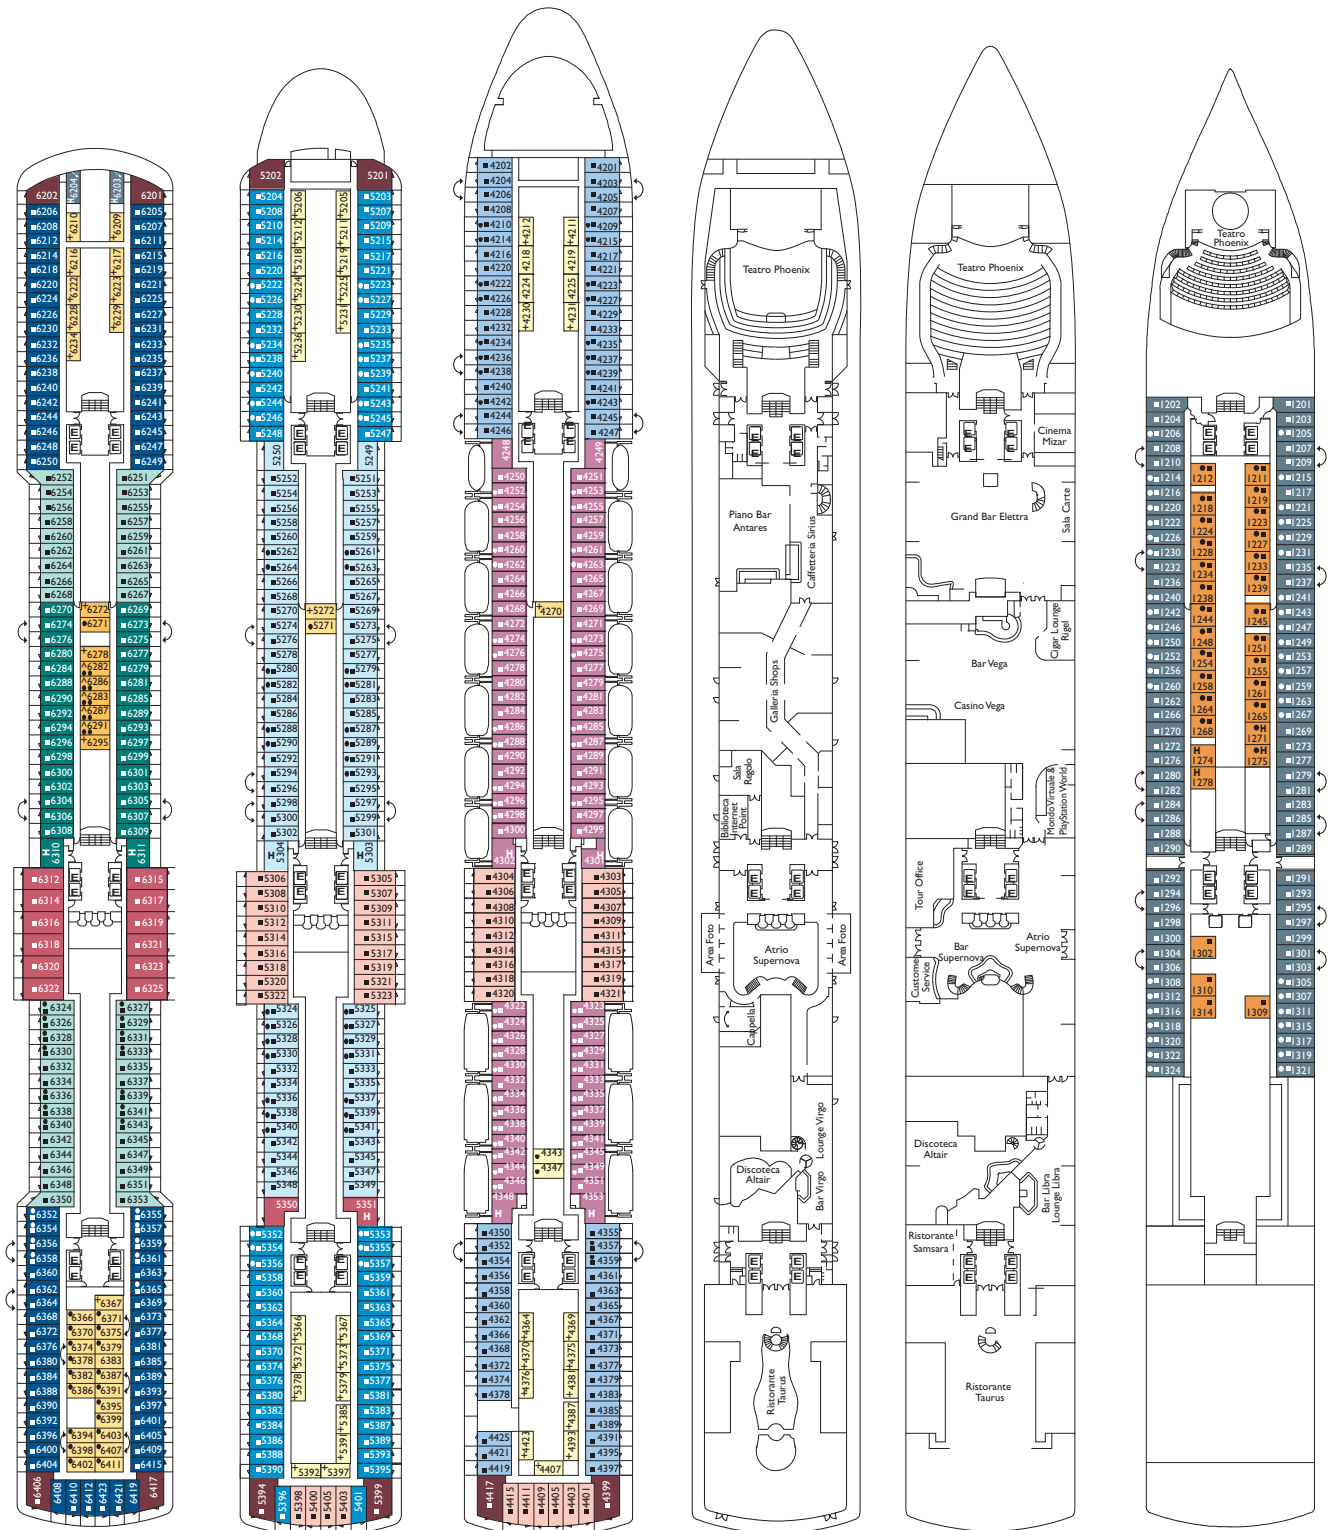

Please note: Double bed available in all grades. 3rd berth available in all grades except MS & Samsara. 4th berth available in all grades except S, PS, GS & Samsara.

Grt: 92.600 t  
 Length: 294 m  
 Width: 32,25 m  
 Cruising speed: 21,6 knots  
 Max speed: 23,6 knots

## Key

- ✓ cabin with obstructed view
- 1 additional upper foldaway berth
- 2 additional upper foldaway berths
- ~ interconnecting cabins
- additional single sofa-bed
- H cabin for disabled guests
- E lift

### Samsara Cabins & Suites

- SI Samsara Inside. Topazio
- SB Samsara with Ocean View Balcony. Topazio
- SU Samsara Suite with Ocean View Balcony. Topazio

DECK 6 RUBINO

DECK 5 AVORIO

DECK 4 AGATA

DECK 3 AMBRA